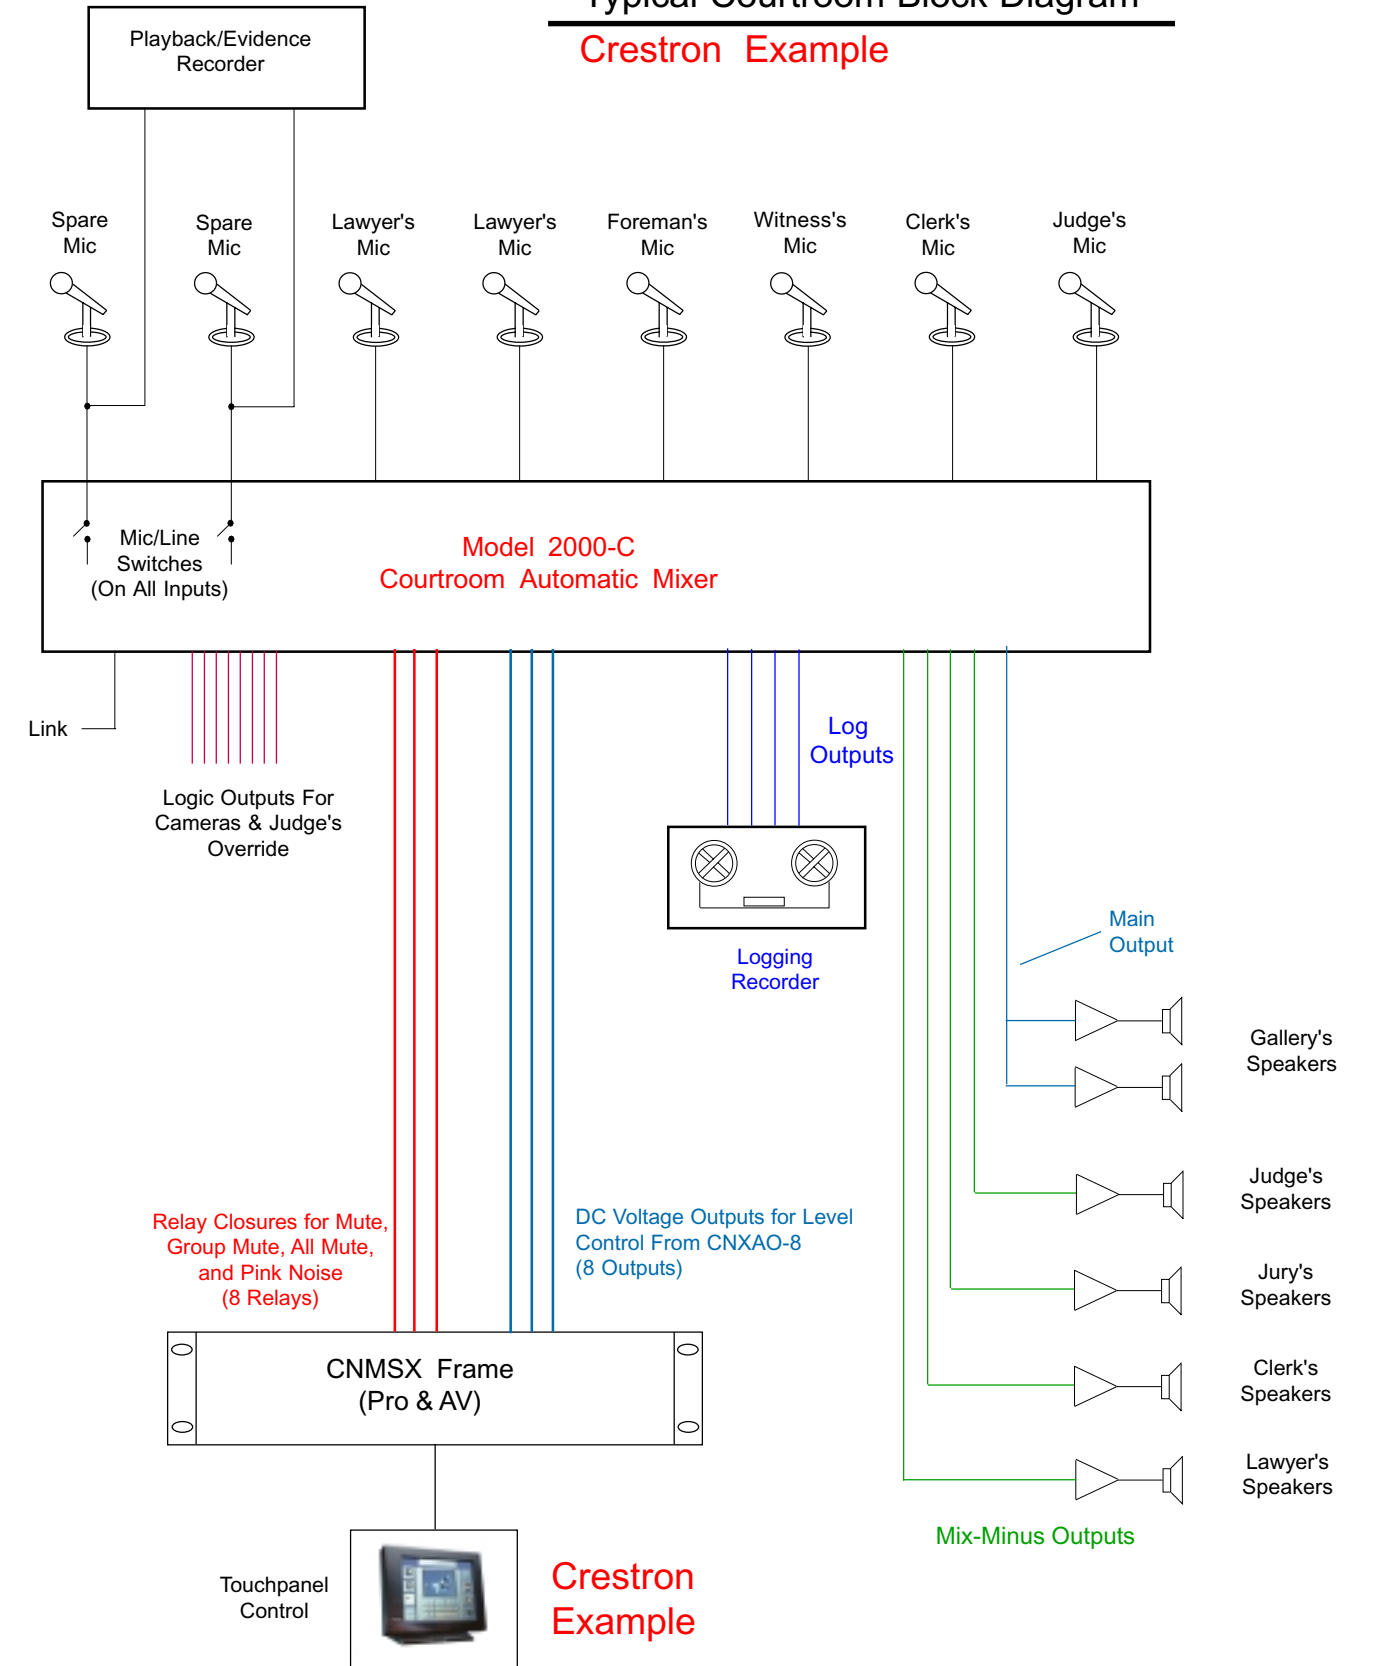

Crestron and Panja Touchpanel Control*

Model 2000 and Model 2000-C Automixing Systems

Typical Boardroom Block Diagram

Panja Example

AMX Example

Typical Courtroom Block Diagram

Crestron Example

Crestron Example