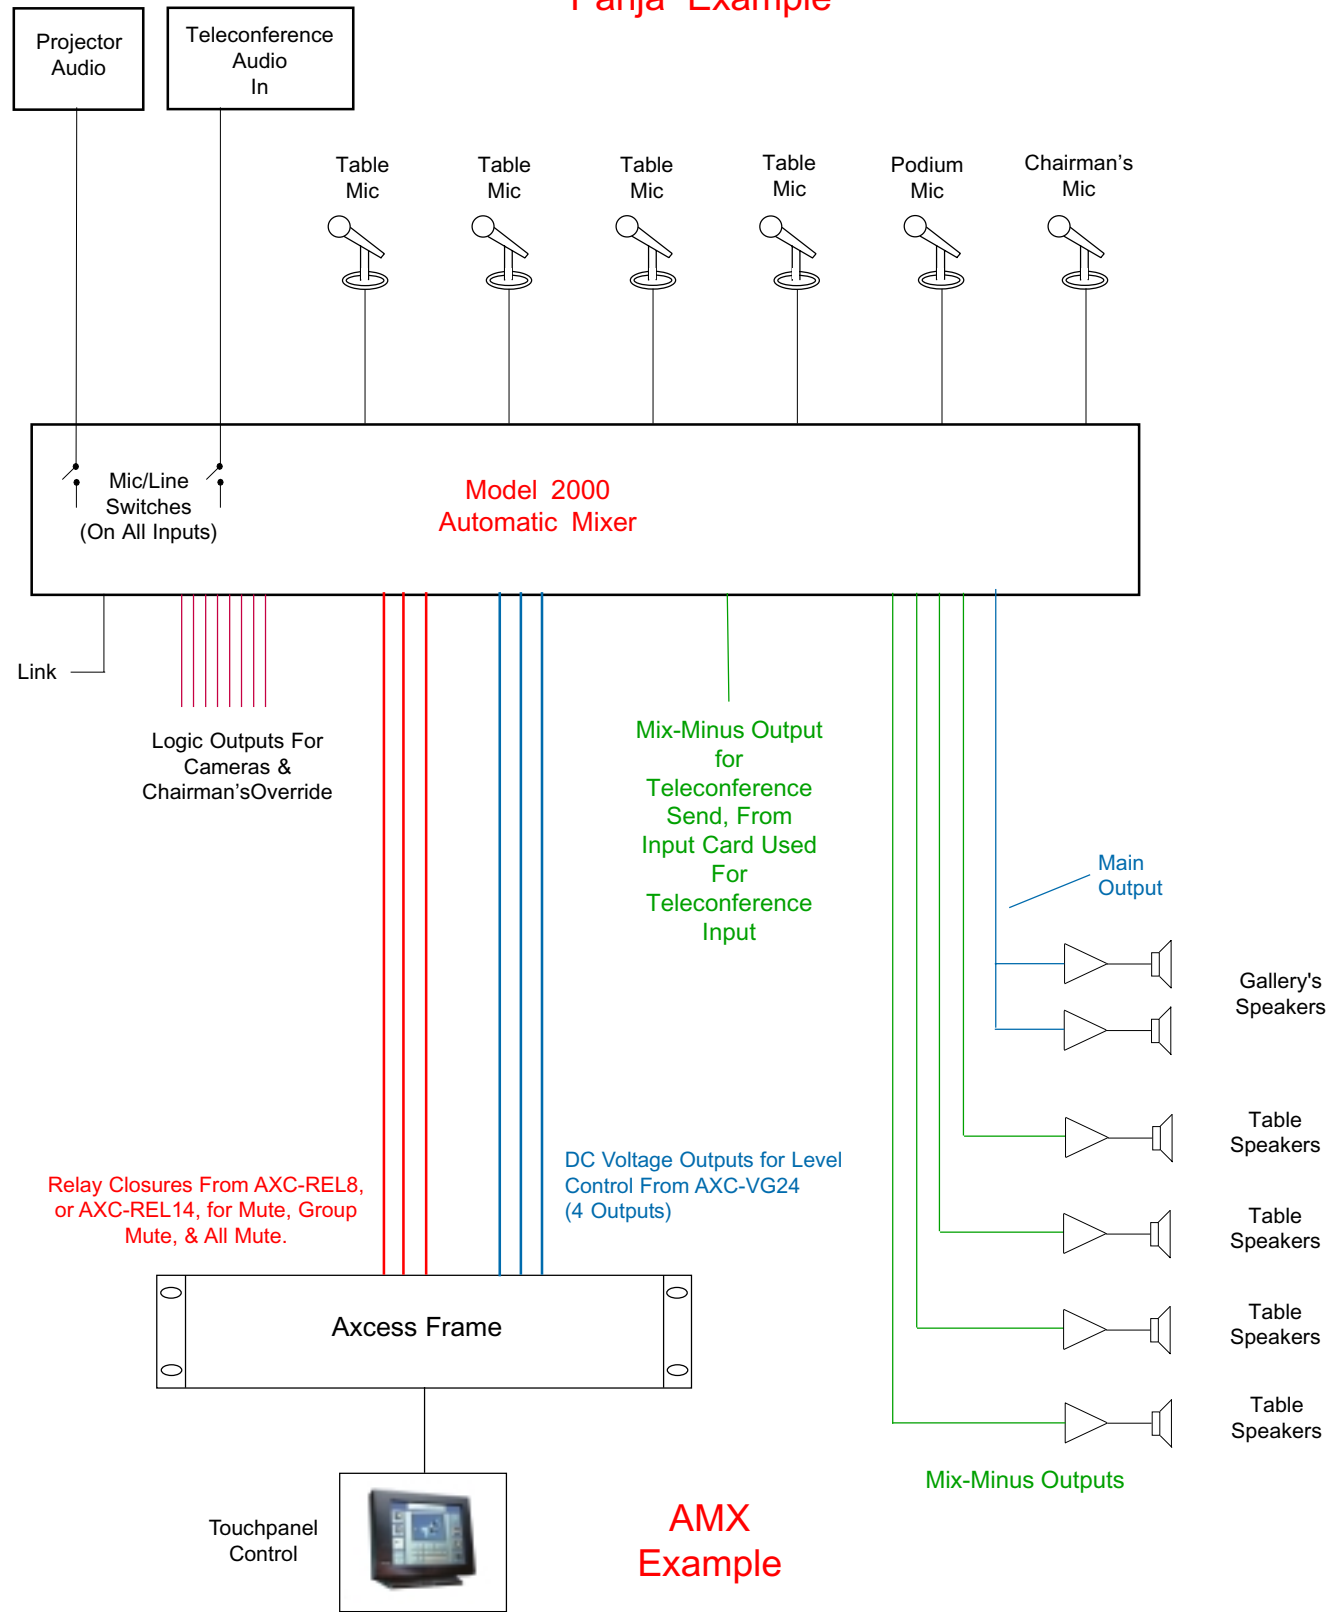

Crestron and Panja Touchpanel Control*

Model 2000 and Model 2000-C Automixing Systems

Typical Boardroom Block Diagram

Panja Example

AMX Example

Typical Courtroom Block Diagram

Crestron Example

Crestron Example